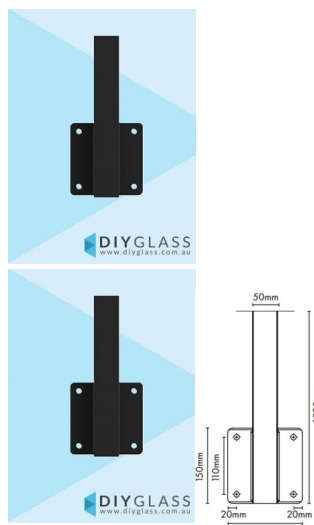

Mid Black 1500mm Face Mount Aluminium Post

Enhance your fencing project with our premium 1500mm high aluminium face mount posts, designed for strength, style, and long-term performance. Ideal for pool fencing, balustrades, and privacy screens, these posts offer a sleek, professional finish for any installation.

Key Features:

- **High-Quality Material:** Crafted from heavy-duty 50x50mm aluminium with a robust 4mm wall thickness.
- **Strong Base Plate:** Pre-welded 10mm thick aluminium face plate for secure mounting to walls, concrete, or decking edges.
- **Corrosion Resistant:** Rust-free aluminium construction, perfect for coastal and outdoor environments.
- **Pool Fence Compliant:** Manufactured to meet Australian Standard AS1926.1 when installed correctly.
- **Easy Installation:** Pre-drilled face plates allow for fast, secure fixing. Easily cut to length with drop saw.

Specifications:

- **Finish:** Middle/Centre
- **Height:** 1500mm
- **Finish:** Black
- **Post Dimensions:** 50mm x 50mm with 4mm wall thickness
- **Face Plate Thickness:** 10mm
- **Material:** Aluminium Alloy 6061 T6