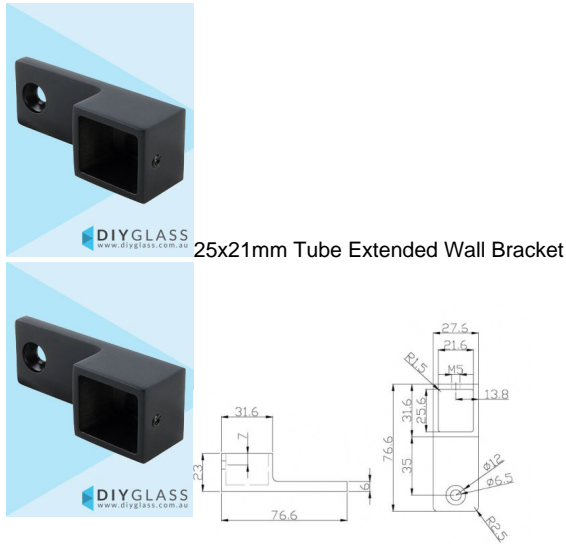

## Matt Black 25x21mm Extended Wall Plate for Glass Balustrade / Pool Fence Top Rail

- Black Powder Coated 316 grade Stainless Steel
- Extended Wall Plate for use with Face Mount Glass Balustrade
- Used to attach rail to flat post or wall
- Use for Glass Balustrade or Glass Pool Fence Top Rail
- Fit by Welding or epoxy glue

### Description

- Black Powder Coated 316 grade Stainless Steel
- Extended Wall Plate for use with Face Mount Glass Balustrade
- Used to attach rail to flat post or wall
- Use for Glass Balustrade or Glass Pool Fence Top Rail
- Fit by Welding or epoxy glue