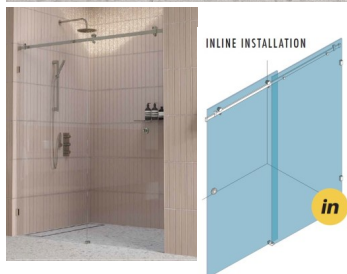

Adjustable Inline Sliding Door Shower Screen

Priced from \$755. Select size and finish for pricing!!

Available in sizes for a wall to wall opening from 1200mm to 1940mm.

Available in Polished Chrome, Matt Black, Brushed Nickel and Brushed Brass/Gold finishes.

Description

Priced from \$755. Select size and finish for pricing!!

Available in sizes for a wall to wall opening from 1200mm to 1940mm.

Available in Polished Chrome, Matt Black, Brushed Nickel and Brushed Brass/Gold finishes.