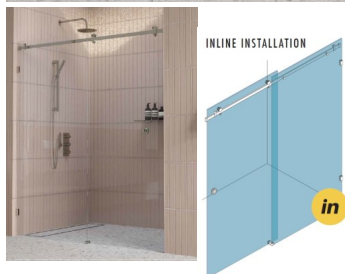

## 1540 - 1640mm Brushed Nickel Inline Sliding Door Shower Screen

Suits Wall to Wall Opening of:1540mm to 1640mm

Kit includes

- 1 x 800mm x 2038mm Door Panel
- 1 x 850mm x 2050mm Fixed Panel
- 1 x Brushed Nickel Sliding Door Kit
- 2 x Brushed Nickel Wall Brackets
- 1 x Door Bump Stop
- 1 x Brushed Nickel 1950mm Long Pre-Drilled Rail
- 1 x 20 Pack of 1.5mm Clear Setting Blocks
- 1 x Bostik 6s Silicon
- 1 x Ultraloc Threadlocker 3242 Compound

## 1540 - 1640mm Brushed Nickel Inline Sliding Door Shower Screen

---

### Description

Suits Wall to Wall Opening of:1540mm to 1640mm