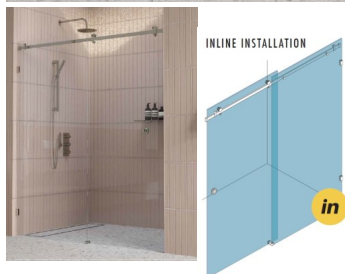

1540 - 1640mm Matt Black Inline Sliding Door Shower Screen

Suits Wall to Wall Opening of:1540mm to 1640mm

Kit includes

- 1 x 800mm x 2038mm Door Panel
- 1 x 850mm x 2050mm Fixed Panel
- 1 x Matt Black Sliding Door Kit
- 2 x Matt Black Wall Brackets
- 1 x Door Bump Stop
- 1 x Matt Black 1950mm Long Pre-Drilled Rail
- 1 x 20 Pack of 1.5mm Clear Setting Blocks
- 1 x Bostik 6s Silicon
- 1 x Ultraloc Threadlocker 3242 Compound

Rating: Not Rated Yet

Price

\$ 921.00

\$ 921.00

[Ask a question about this product](#)

1540 - 1640mm Matt Black Inline Sliding Door Shower Screen

Description

Suits Wall to Wall Opening of:1540mm to 1640mm