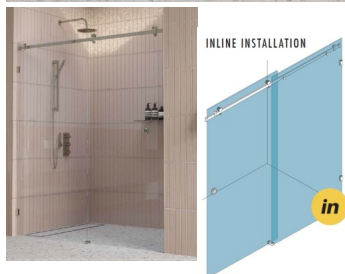

1540 - 1640mm Polished Chrome Inline Sliding Door Shower Screen

Suits Wall to Wall Opening of:1540mm to 1640mm

Kit includes

- 1 x 800mm x 2038mm Door Panel
- 1 x 850mm x 2050 Fixed Panel
- 1 x Polished Chrome Sliding Door Kit
- 2 x Polished Chrome Wall Brackets
- 1 x Door Bump Stop
- 1 x Polished Chrome 1950 Long Pre-Drilled Rail
- 1 x 20 Pack of 1.5mm Clear Setting Blocks
- 1 x Bostik 6s Silicon
- 1 x Ultraloc Threadlocker 3242 Compound

Rating: Not Rated Yet

Price

\$ 844.00

\$ 844.00

[Ask a question about this product](#)

1540 - 1640mm Polished Chrome Inline Sliding Door Shower Screen

Description

Suits Wall to Wall Opening of:1540mm to 1640mm