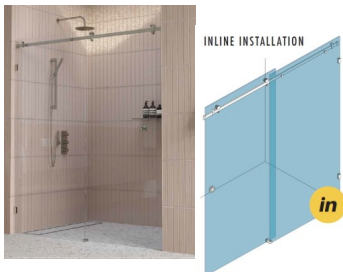

## 1440 - 1540mm Brushed Brass/Gold Inline Sliding Door Shower Screen

Suits Wall to Wall Opening of: 1440mm to 1540mm

Kit includes

- 1 x 800mm x 2038mm Door Panel
- 1 x 750mm x 2050mm Fixed Panel
- 1 x Brushed Brass/Gold Sliding Door Kit
- 2 x Brushed Brass/Gold Wall Brackets
- 1 x Door Bump Stop
- 1 x Brushed Brass/Gold 1650mm Long Pre-Drilled Rail
- 1 x 20 Pack of 1.5mm Clear Setting Blocks
- 1 x Bostik 6s Silicon
- 1 x Ultraloc Threadlocker 3242 Compound

## 1440 - 1540mm Brushed Brass/Gold Inline Sliding Door Shower Screen

---