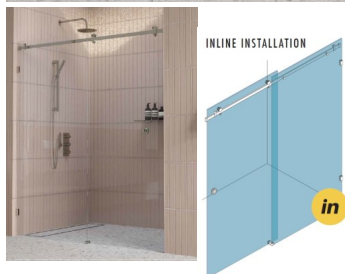

1440 - 1540mm Brushed Nickel Inline Sliding Door Shower Screen

Suits Wall to Wall Opening of: 1440mm to 1540mm

Kit includes

- 1 x 800mm x 2038mm Door Panel
- 1 x 750mm x 2050mm Fixed Panel
- 1 x Brushed Nickel Sliding Door Kit
- 2 x Brushed Nickel Wall Brackets
- 1 x Door Bump Stop
- 1 x Brushed Nickel 1650mm Long Pre-Drilled Rail
- 1 x 20 Pack of 1.5mm Clear Setting Blocks
- 1 x Bostik 6s Silicon
- 1 x Ultraloc Threadlocker 3242 Compound

Rating: Not Rated Yet

Price

\$ 900.00

\$ 900.00

[Ask a question about this product](#)

1440 - 1540mm Brushed Nickel Inline Sliding Door Shower Screen

Description

Suits Wall to Wall Opening of: 1440mm to 1540mm