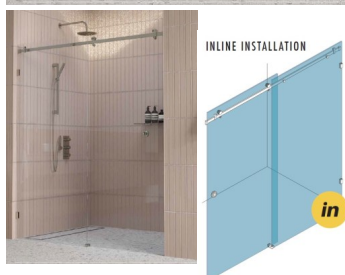

1440 - 1540mm Matt Black Inline Sliding Door Shower Screen

Suits Wall to Wall Opening of: 1440mm to 1540mm

Kit includes

- 1 x 800mm x 2038mm Door Panel
- 1 x 750mm x 2050mm Fixed Panel
- 1 x Matt Black Sliding Door Kit
- 2 x Matt Black Wall Brackets
- 1 x Door Bump Stop
- 1 x Matt Black 1650mm Long Pre-Drilled Rail
- 1 x 20 Pack of 1.5mm Clear Setting Blocks
- 1 x Bostik 6s Silicon
- 1 x Ultraloc Threadlocker 3242 Compound

Rating: Not Rated Yet

Price

\$ 896.00

\$ 896.00

[Ask a question about this product](#)

1440 - 1540mm Matt Black Inline Sliding Door Shower Screen

Description

Suits Wall to Wall Opening of: 1440mm to 1540mm