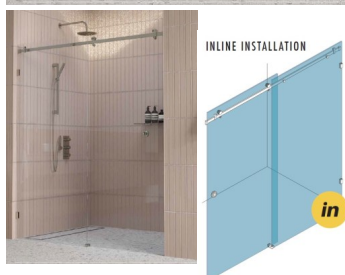

1840 - 1940mm Brushed Nickel Inline Sliding Door Shower Screen

Suits Wall to Wall Opening of:1840mm to 1940mm

Kit includes

- 1 x 1000mm x 2038mm Door Panel
- 1 x 950mm x 2050mm Fixed Panel
- 1 x Brushed Nickel Sliding Door Kit
- 2 x Brushed Nickel Wall Brackets
- 1 x Door Bump Stop
- 1 x Brushed Nickel 1950 Long Pre-Drilled Rail
- 1 x 20 Pack of 1.5mm Clear Setting Blocks
- 1 x Bostik 6s Silicon
- 1 x Ultraloc Threadlocker 3242 Compound

Rating: Not Rated Yet

Price

\$ 987.00

\$ 987.00

[Ask a question about this product](#)

1840 - 1940mm Brushed Nickel Inline Sliding Door Shower Screen

Description

Suits Wall to Wall Opening of:1840mm to 1940mm

Kit includes

- 1 x 1000mm x 2038mm Door Panel
- 1 x 950mm x 2050mm Fixed Panel
- 1 x Brushed Nickel Sliding Door Kit
- 2 x Brushed Nickel Wall Brackets
- 1 x Door Bump Stop
- 1 x Brushed Nickel 1950 Long Pre-Drilled Rail
- 1 x 20 Pack of 1.5mm Clear Setting Blocks
- 1 x Bostik 6s Silicon
- 1 x Ultraloc Threadlocker 3242 Compound