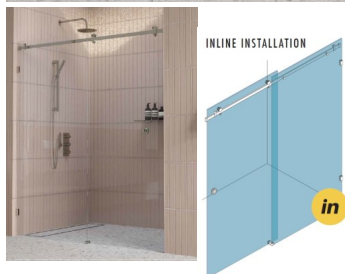

1840 - 1940mm Matt Black Inline Sliding Door Shower Screen

Suits Wall to Wall Opening of:1840mm to 1940mm

Kit includes

- 1 x 1000mm x 2038mm Door Panel
- 1 x 950mm x 2050mm Fixed Panel
- 1 x Matt Black Sliding Door Kit
- 2 x Matt Black Wall Brackets
- 1 x Door Bump Stop
- 1 x Matt Black 1950mm Long Pre-Drilled Rail
- 1 x 20 Pack of 1.5mm Clear Setting Blocks
- 1 x Bostik 6s Silicon
- 1 x Ultraloc Threadlocker 3242 Compound

Rating: Not Rated Yet

Price

\$ 983.00

\$ 983.00

[Ask a question about this product](#)

1840 - 1940mm Matt Black Inline Sliding Door Shower Screen

Description

Suits Wall to Wall Opening of:1840mm to 1940mm