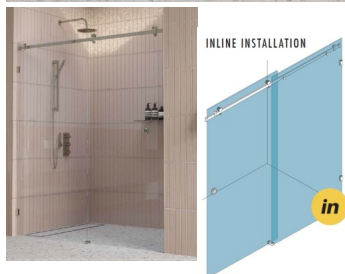

## 1440 - 1540mm Polished Chrome Inline Sliding Door Shower Screen

Suits Wall to Wall Opening of: 1440mm to 1540mm

Kit includes

- 1 x 800mm x 2038mm Door Panel
- 1 x 750mm x 2050mm Fixed Panel
- 1 x Polished Chrome Sliding Door Kit
- 2 x Polished Chrome Wall Brackets
- 1 x Door Bump Stop
- 1 x Polished Chrome 1650mm Long Pre-Drilled Rail
- 1 x 20 Pack of 1.5mm Clear Setting Blocks
- 1 x Bostik 6s Silicon
- 1 x Ultraloc Threadlocker 3242 Compound

## 1440 - 1540mm Polished Chrome Inline Sliding Door Shower Screen

---