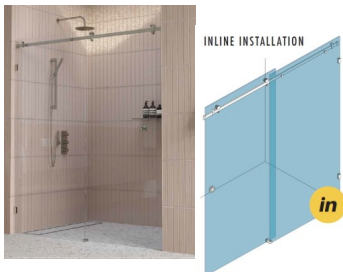

1740 - 1840mm Brushed Brass/Gold Inline Sliding Door Shower Screen

Suits Wall to Wall Opening of: 1740mm to 1840mm

Kit includes

- 1 x 900mm x 2038mm Door Panel
- 1 x 950mm x 2050mm Fixed Panel
- 1 x Brushed Brass/Gold Sliding Door Kit
- 2 x Brushed Brass/Gold Wall Brackets
- 1 x Door Bump Stop
- 1 x Brushed Brass/Gold 1950mm Long Pre-Drilled Rail
- 1 x 20 Pack of 1.5mm Clear Setting Blocks
- 1 x Bostik 6s Silicon
- 1 x Ultraloc Threadlocker 3242 Compound

Rating: Not Rated Yet

Price

\$ 970.00

\$ 970.00

[Ask a question about this product](#)

Description

Suits Wall to Wall Opening of: 1740mm to 1840mm

Kit includes