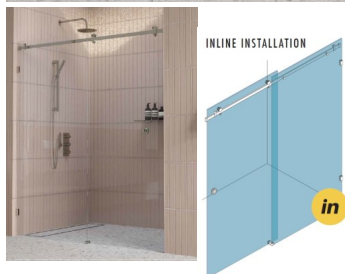

1740 - 1840mm Brushed Nickel Inline Sliding Door Shower Screen

Suits Wall to Wall Opening of: 1740mm to 1840mm

Kit includes

- 1 x 900mm x 2038mm Door Panel
- 1 x 950mm x 2050mm Fixed Panel
- 1 x Brushed Nickel Sliding Door Kit
- 2 x Brushed Nickel Wall Brackets
- 1 x Door Bump Stop
- 1 x Brushed Nickel 1950mm Long Pre-Drilled Rail
- 1 x 20 Pack of 1.5mm Clear Setting Blocks
- 1 x Bostik 6s Silicon
- 1 x Ultraloc Threadlocker 3242 Compound

Rating: Not Rated Yet

Price

\$ 964.00

\$ 964.00

[Ask a question about this product](#)

1740 - 1840mm Brushed Nickel Inline Sliding Door Shower Screen

Description

Suits Wall to Wall Opening of: 1740mm to 1840mm