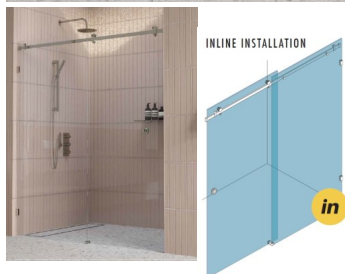

## 1740 - 1840mm Matt Black Inline Sliding Door Shower Screen

Suits Wall to Wall Opening of: 1740mm to 1840mm

Kit includes

- 1 x 900mm x 2038mm Door Panel
- 1 x 950mm x 2050mm Fixed Panel
- 1 x Matt Black Sliding Door Kit
- 2 x Matt Black Wall Brackets
- 1 x Door Bump Stop
- 1 x Matt Black 1950 Long Pre-Drilled Rail
- 1 x 20 Pack of 1.5mm Clear Setting Blocks
- 1 x Bostik 6s Silicon
- 1 x Ultraloc Threadlocker 3242 Compound

## 1740 - 1840mm Matt Black Inline Sliding Door Shower Screen

---

### Description

Suits Wall to Wall Opening of: 1740mm to 1840mm