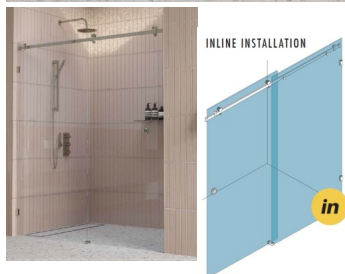

## 1740 - 1840mm Polished Chrome Inline Sliding Shower Screen

Suits Wall to Wall Opening of:1740mm to 1840mm

Kit includes

- 1 x 900mm x 2038mm Door Panel
- 1 x 950mm x 2050mm Fixed Panel
- 1 x Polished Chrome Sliding Door Kit
- 2 x Polished Chrome Wall Brackets
- 1 x Door Bump Stop
- 1 x Polished Chrome 1950mm Long Pre-Drilled Rail
- 1 x 20 Pack of 1.5mm Clear Setting Blocks
- 1 x Bostik 6s Silicon
- 1 x Ultraloc Threadlocker 3242 Compound

## 1740 - 1840mm Polished Chrome Inline Sliding Shower Screen

---