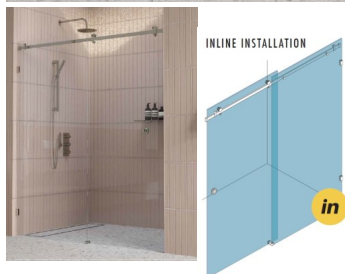

1640 - 1740mm Brushed Nickel Inline Sliding Door Shower Screen

Suits Wall to Wall Opening of: 1640mm to 1740mm

Kit includes

- 1 x 900mm x 2038mm Door Panel
- 1 x 850mm x 2050 Fixed Panel
- 1 x Brushed Nickel Sliding Door Kit
- 2 x Brushed Nickel Wall Brackets
- 1 x Door Bump Stop
- 1 x Brushed Nickel 1950mm Long Pre-Drilled Rail
- 1 x 20 Pack of 1.5mm Clear Setting Blocks
- 1 x Bostik 6s Silicon
- 1 x Ultraloc Threadlocker 3242 Compound

Rating: Not Rated Yet

Price

\$ 934.00

\$ 934.00

[Ask a question about this product](#)

1640 - 1740mm Brushed Nickel Inline Sliding Door Shower Screen

Description

Suits Wall to Wall Opening of: 1640mm to 1740mm