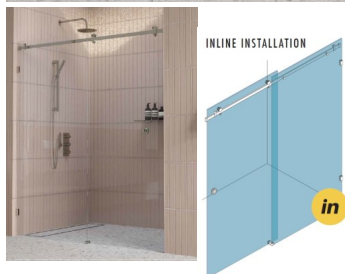

1640 - 1740mm Matt Black Inline Sliding Door Shower Screen

Suits Wall to Wall Opening of: 1640mm to 1740mm

Kit includes

- 1 x 900mm x 2038mm Door Panel
- 1 x 850mm x 2050mm Fixed Panel
- 1 x Matt Black Sliding Door Kit
- 2 x Matt Black Wall Brackets
- 1 x Door Bump Stop
- 1 x Matt Black 1950mm Long Pre-Drilled Rail
- 1 x 20 Pack of 1.5mm Clear Setting Blocks
- 1 x Bostik 6s Silicon
- 1 x Ultraloc Threadlocker 3242 Compound

Rating: Not Rated Yet

Price

\$ 930.00

\$ 930.00

[Ask a question about this product](#)

1640 - 1740mm Matt Black Inline Sliding Door Shower Screen

Description

Suits Wall to Wall Opening of: 1640mm to 1740mm