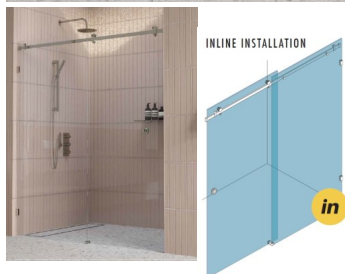

1640 - 1740mm Polished Chrome Inline Sliding Door Shower Screen

Suits Wall to Wall Opening of: 1640mm to 1740mm

Kit includes

- 1 x 900mm x 2038mm Door Panel
- 1 x 850mm x 2050mm Fixed Panel
- 1 x Polished Chrome Sliding Door Kit
- 2 x Polished Chrome Wall Brackets
- 1 x Door Bump Stop
- 1 x Polished Chrome 1950mm Long Pre-Drilled Rail
- 1 x 20 Pack of 1.5mm Clear Setting Blocks
- 1 x Bostik 6s Silicon
- 1 x Ultraloc Threadlocker 3242 Compound

Rating: Not Rated Yet

Price

\$ 853.00

\$ 853.00

[Ask a question about this product](#)

1640 - 1740mm Polished Chrome Inline Sliding Door Shower Screen

Description

Suits Wall to Wall Opening of: 1640mm to 1740mm