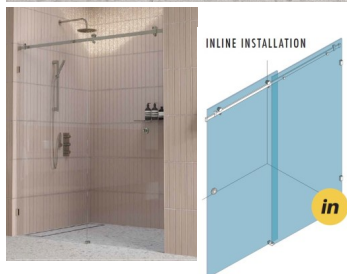

1340 - 1440mm Polished Chrome Inline Sliding Door Shower Screen

Suits Wall to Wall Opening of: 1340mm to 1440mm

Kit includes

- 1 x 700mm x 2038mm Door Panel
- 1 x 750mm x 2050mm Fixed Panel
- 1 x Polished Chrome Sliding Door Kit
- 2 x Polished Chrome Wall Brackets
- 1 x Door Bump Stop
- 1 x Polished Chrome 1650mm Long Pre-Drilled Rail
- 1 x 20 Pack of 1.5mm Clear Setting Blocks
- 1 x Bostik 6s Silicon
- 1 x Ultraloc Threadlocker 3242 Compound

Rating: Not Rated Yet

Price

\$ 790.00

\$ 790.00

[Ask a question about this product](#)

1340 - 1440mm Polished Chrome Inline Sliding Door Shower Screen

Description

Suits Wall to Wall Opening of: 1340mm to 1440mm

Kit includes

- 1 x 700mm x 2038mm Door Panel
- 1 x 750mm x 2050mm Fixed Panel
- 1 x Polished Chrome Sliding Door Kit
- 2 x Polished Chrome Wall Brackets
- 1 x Door Bump Stop
- 1 x Polished Chrome 1650mm Long Pre-Drilled Rail
- 1 x 20 Pack of 1.5mm Clear Setting Blocks
- 1 x Bostik 6s Silicon
- 1 x Ultraloc Threadlocker 3242 Compound