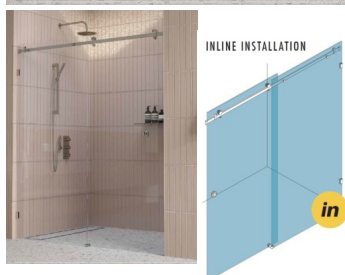

1240 - 1340mm Brushed Nickel Inline Sliding Door Shower Screen

Suits Wall to Wall Opening of: 1240mm to 1340mm

Kit includes

- 1 x 700mm x 2038mm Door Panel
- 1 x 650mm x 2050mm Fixed Panel
- 1 x Brushed Nickel Sliding Door Kit
- 2 x Brushed Nickel Wall Brackets
- 1 x Door Bump Stop
- 1 x Brushed Nickel 1650mm Long Pre-Drilled Rail
- 1 x Brushed Nickel Slimline Rail Wall Bracket
- 1 x 20 Pack of 1.5mm Clear Setting Blocks
- 1 x Bostik 6s Silicon
- 1 x Ultraloc Threadlocker 3242 Compound

Rating: Not Rated Yet

Price

\$ 854.00

\$ 854.00

[Ask a question about this product](#)

1240 - 1340mm Brushed Nickel Inline Sliding Door Shower Screen

Description

Suits Wall to Wall Opening of: 1240mm to 1340mm