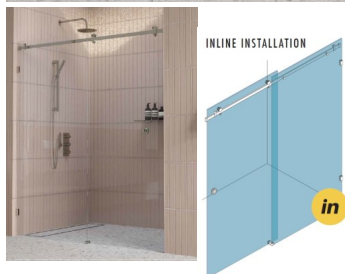

1240 - 1340mm Matt Black Inline Sliding Door Shower Screen

Suits Wall to Wall Opening of: 1240mm to 1340mm

Kit includes

- 1 x 700mm x 2038mm Door Panel
- 1 x 650mm x 2050mm Fixed Panel
- 1 x Matt Black Sliding Door Kit
- 2 x Matt Black Wall Brackets
- 1 x Door Bump Stop
- 1 x Matt Black 1650mm Long Pre-Drilled Rail
- 1 x Matt Black Slimline Rail Wall Bracket
- 1 x 20 Pack of 1.5mm Clear Setting Blocks
- 1 x Bostik 6s Silicon
- 1 x Ultraloc Threadlocker 3242 Compound

Rating: Not Rated Yet

Price

\$ 850.00

\$ 850.00

[Ask a question about this product](#)

1240 - 1340mm Matt Black Inline Sliding Door Shower Screen

Description

Suits Wall to Wall Opening of: 1240mm to 1340mm