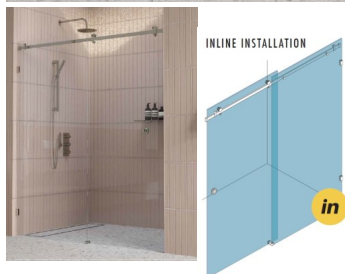

## 1240 - 1340mm Polished Chrome Inline Sliding Shower Screen

Suits Wall to Wall Opening of: 1240mm to 1340mm

Kit includes

- 1 x 700mm x 2038mm Door Panel
- 1 x 650mm x 2050mm Fixed Panel
- 1 x Polished Chrome Sliding Door Kit
- 2 x Polished Chrome Wall Brackets
- 1 x Door Bump Stop
- 1 x Polished Chrome 1650mm Long Pre-Drilled Rail
- 1 x Polished Chrome Slimline Rail Wall Bracket
- 1 x 20 Pack of 1.5mm Clear Setting Blocks
- 1 x Bostik 6s Silicon
- 1 x Ultraloc Threadlocker 3242 Compound

## 1240 - 1340mm Polished Chrome Inline Sliding Shower Screen

---