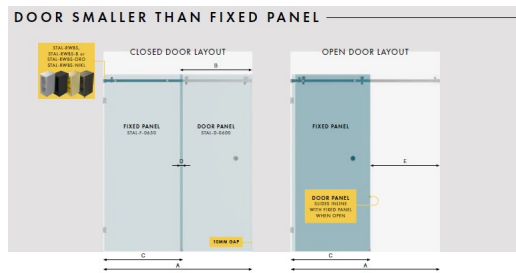

1200 - 1240mm Brushed Brass/Gold Inline Sliding Shower Screen

A Overall Width	B Door Width	C Fixed Panel Width	D Overlap With Closed Door	E Opening
1200mm	600mm	650mm	- 63mm	547mm
1205mm	600mm	650mm	- 58mm	552mm
1210mm	600mm	650mm	- 53mm	557mm
1215mm	600mm	650mm	- 48mm	562mm
1220mm	600mm	650mm	- 43mm	567mm
1225mm	600mm	650mm	- 38mm	572mm
1230mm	600mm	650mm	- 33mm	577mm
1235mm	600mm	650mm	- 28mm	582mm
1240mm	600mm	650mm	- 23mm	587mm