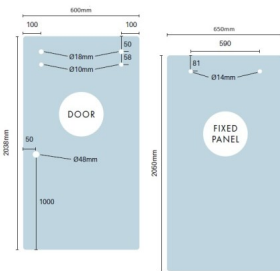

Suits Wall to Wall Opening of: 1200mm to 1240mm

Kit includes

- 1 x 600mm x 2038mm Door Panel
- 1 x 650mm x 2050mm Fixed Panel
- 1 x Brushed Brass/Gold Sliding Door Kit
- 2 x Brushed Brass/Gold Wall Brackets
- 1 x Door Bump Stop
- 1 x Brushed Brass/Gold 1650mm Long Pre-Drilled Rail
- 1 x Brushed Brass/Gold Slimline Rail Wall Bracket
- 1 x 20 Pack of 1.5mm Clear Setting Blocks
- 1 x Bostik 6s Silicon
- 1 x Ultraloc Threadlocker 3242 Compound