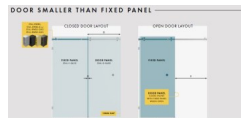

Suits Wall to Wall Opening of: 1200mm to 1240mm

Kit includes

- 1 x 600mm x 2038mm Door Panel
- 1 x 650mm x 2050mm Fixed Panel
- 1 x Brushed Brass/Gold Sliding Door Kit
- 2 x Brushed Brass/Gold Wall Brackets
- 1 x Door Bump Stop
- 1 x Brushed Brass/Gold 1650mm Long Pre-Drilled Rail
- 1 x Brushed Brass/Gold Slimline Rail Wall Bracket
- 1 x 20 Pack of 1.5mm Clear Setting Blocks
- 1 x Bostik 6s Silicon
- 1 x Ultraloc Threadlocker 3242 Compound