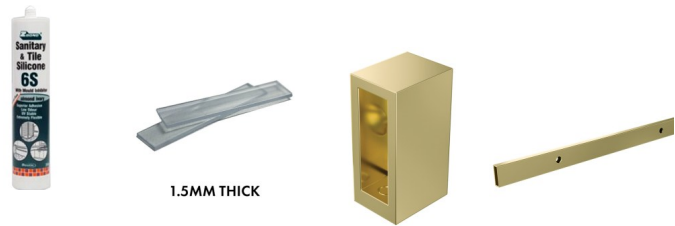

Suits Wall to Wall Opening of: 1200mm to 1240mm

Kit includes

- 1 x 600mm x 2038mm Door Panel
- 1 x 650mm x 2050mm Fixed Panel
- 1 x Brushed Brass/Gold Sliding Door Kit
- 2 x Brushed Brass/Gold Wall Brackets
- 1 x Door Bump Stop
- 1 x Brushed Brass/Gold 1650mm Long Pre-Drilled Rail
- 1 x Brushed Brass/Gold Slimline Rail Wall Bracket
- 1 x 20 Pack of 1.5mm Clear Setting Blocks
- 1 x Bostik 6s Silicon
- 1 x Ultraloc Threadlocker 3242 Compound