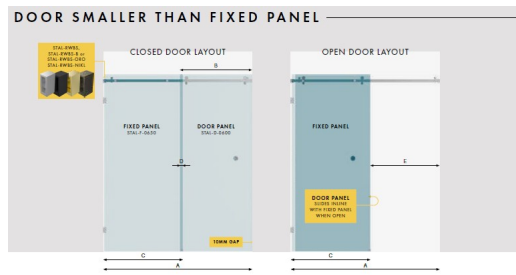

1200 - 1240mm Black Inline Sliding Shower Screen

A Overall Width	B Door Width	C Fixed Panel Width	D Overlap With Closed Door	E Opening
1200mm	600mm	650mm	- 63mm	547mm
1205mm	600mm	650mm	- 58mm	552mm
1210mm	600mm	650mm	- 53mm	557mm
1215mm	600mm	650mm	- 48mm	562mm
1220mm	600mm	650mm	- 43mm	567mm
1225mm	600mm	650mm	- 38mm	572mm
1230mm	600mm	650mm	- 33mm	577mm
1235mm	600mm	650mm	- 28mm	582mm
1240mm	600mm	650mm	- 23mm	587mm