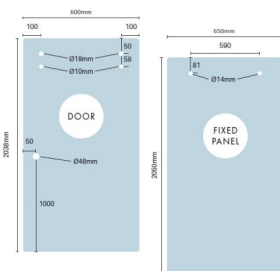

Suits Wall to Wall Opening of: 1200mm to 1240mm

Kit includes

- 1 x 600mm x 2038mm Door Panel
- 1 x 650mm x 2050mm Fixed Panel
- 1 x Matt Black Sliding Door Kit
- 2 x Matt Black Wall Brackets
- 1 x Door Bump Stop
- 1 x Matt Black 1650mm Long Pre-Drilled Rail
- 1 x Matt Black Slimline Rail Wall Bracket
- 1 x 20 Pack of 1.5mm Clear Setting Blocks
- 1 x Bostik 6s Silicon
- 1 x Ultraloc Threadlocker 3242 Compound