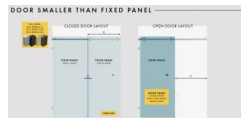

Suits Wall to Wall Opening of: 1200mm to 1240mm

Kit includes

- 1 x 600mm x 2038mm Door Panel
- 1 x 650mm x 2050mm Fixed Panel
- 1 x Matt Black Sliding Door Kit
- 2 x Matt Black Wall Brackets
- 1 x Door Bump Stop
- 1 x Matt Black 1650mm Long Pre-Drilled Rail
- 1 x Matt Black Slimline Rail Wall Bracket
- 1 x 20 Pack of 1.5mm Clear Setting Blocks
- 1 x Bostik 6s Silicon
- 1 x Ultraloc Threadlocker 3242 Compound