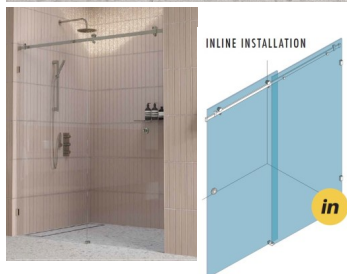

1340 - 1440mm Matt Black Inline Sliding Door Shower Screen

Suits Wall to Wall Opening of: 1340mm to 1440mm

Kit includes

- 1 x 700mm x 2038mm Door Panel
- 1 x 750mm x 2050mm Fixed Panel
- 1 x Matt Black Sliding Door Kit
- 2 x Matt Black Wall Brackets
- 1 x Door Bump Stop
- 1 x Matt Black 1650mm Long Pre-Drilled Rail
- 1 x 20 Pack of 1.5mm Clear Setting Blocks
- 1 x Bostik 6s Silicon
- 1 x Ultraloc Threadlocker 3242 Compound

Rating: Not Rated Yet

Price

\$ 867.00

\$ 867.00

[Ask a question about this product](#)

1340 - 1440mm Matt Black Inline Sliding Door Shower Screen

Description

Suits Wall to Wall Opening of: 1340mm to 1440mm