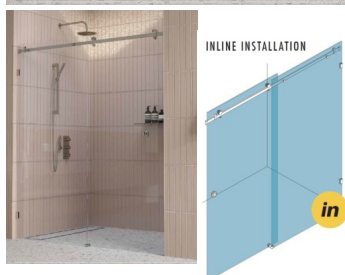

1340 - 1440mm Brushed Nickel Inline Sliding Door Shower Screen

Suits Wall to Wall Opening of: 1340mm to 1440mm

Kit includes

- 1 x 700mm x 2038mm Door Panel
- 1 x 750mm x 2050mm Fixed Panel
- 1 x Brushed Nickel Sliding Door Kit
- 2 x Brushed Nickel Wall Brackets
- 1 x Door Bump Stop
- 1 x Brushed Nickel 1650mm Long Pre-Drilled Rail
- 1 x 20 Pack of 1.5mm Clear Setting Blocks
- 1 x Bostik 6s Silicon
- 1 x Ultraloc Threadlocker 3242 Compound

Rating: Not Rated Yet

Price

\$ 871.00

\$ 871.00

[Ask a question about this product](#)

1340 - 1440mm Brushed Nickel Inline Sliding Door Shower Screen

Description

Suits Wall to Wall Opening of: 1340mm to 1440mm