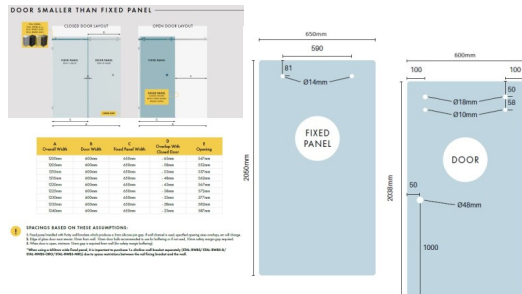

Suits Wall to Wall Opening of: 1200mm to 1240mm

Kit includes

- 1 x 600mm x 2038mm Door Panel
- 1 x 650mm x 2050mm Fixed Panel
- 1 x Polished Chrome Sliding Door Kit
- 2 x Polished Chrome Wall Brackets
- 1 x Door Bump Stop
- 1 x Polished Chrome 1650mm Long Pre-Drilled Rail
- 1 x Polished Chrome Slimline Rail Wall Bracket
- 1 x 20 Pack of 1.5mm Clear Setting Blocks
- 1 x Bostik 6s Silicon
- 1 x Ultraloc Threadlocker 3242 Compound