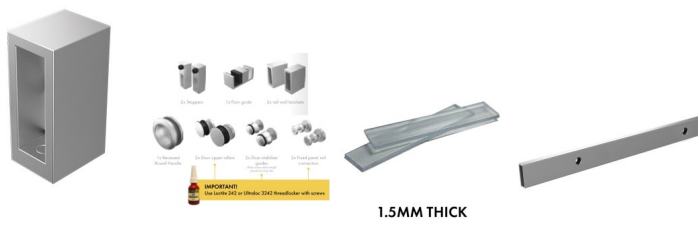

Suits Wall to Wall Opening of: 1200mm to 1240mm

Kit includes

- 1 x 600mm x 2038mm Door Panel
- 1 x 650mm x 2050mm Fixed Panel
- 1 x Polished Chrome Sliding Door Kit
- 2 x Polished Chrome Wall Brackets
- 1 x Door Bump Stop
- 1 x Polished Chrome 1650mm Long Pre-Drilled Rail
- 1 x Polished Chrome Slimline Rail Wall Bracket
- 1 x 20 Pack of 1.5mm Clear Setting Blocks
- 1 x Bostik 6s Silicon
- 1 x Ultraloc Threadlocker 3242 Compound