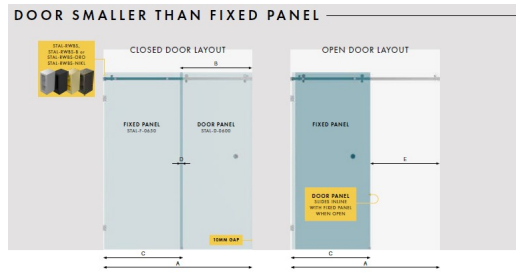

1200 - 1240mm Polished Chrome Inline Sliding Door Shower Screen

A Overall Width	B Door Width	C Fixed Panel Width	D Overlap With Closed Door	E Opening
1200mm	600mm	650mm	- 63mm	547mm
1205mm	600mm	650mm	- 58mm	552mm
1210mm	600mm	650mm	- 53mm	557mm
1215mm	600mm	650mm	- 48mm	562mm
1220mm	600mm	650mm	- 43mm	567mm
1225mm	600mm	650mm	- 38mm	572mm
1230mm	600mm	650mm	- 33mm	577mm
1235mm	600mm	650mm	- 28mm	582mm
1240mm	600mm	650mm	- 23mm	587mm