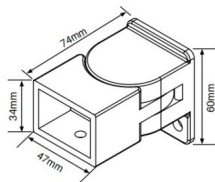

Horizontal Swivel Bracket for 38x25mm Rails

- Aluminium horizontal swivel brackets for secure panel-to-post or wall on an angle
- Available in three popular colours: Black, Monument, and White
- Designed to suit 38x25mm pool fence rails – perfect fit for standard profiles
- Ideal for both flat surface (wall) and post installations
- High-quality, rust-resistant aluminium for long-lasting outdoor performance
- Powder-coated finish for a sleek, professional look
- Includes mounting screws for fast and easy installation
- Perfect for new fence setups or replacing worn-out brackets

Rating: Not Rated Yet

Price

$0.00

$0.00

[Ask a question about this product](#)

Description

- Aluminium horizontal swivel brackets for secure panel-to-post or wall on an angle
- Available in three popular colours: Black, Monument, and White
- Designed to suit 38x25mm pool fence rails – perfect fit for standard profiles
- Ideal for both flat surface (wall) and post installations
- High-quality, rust-resistant aluminium for long-lasting outdoor performance
- Powder-coated finish for a sleek, professional look
- Includes mounting screws for fast and easy installation
- Perfect for new fence setups or replacing worn-out brackets