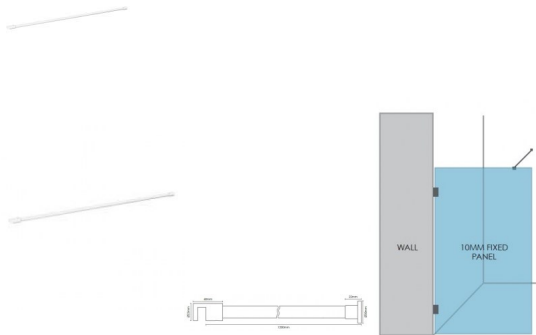

Matt White Glass to Wall Adjustable Horizontal Glass Shower Screen Support Arm

Used to stiffen and brace a Return/Fixed panel by connecting it to the adjacent wall.

- Adjacent Wall to Glass support arm
- Adjustable length by cutting the tube to the required length.
- Maximum width of 1200mm
- Hidden fixing wall installation for a neat finish.
- Suitable for 8 and 10mm thick glass
- Compression/friction screws secure to the glass. No holes in glass required

Rating: Not Rated Yet

Price

\$ 74.00

\$ 74.00

[Ask a question about this product](#)

Description

Used to stiffen and brace a Return/Fixed panel by connecting it to the adjacent wall.

- Adjacent Wall to Glass support arm
- Adjustable length by cutting the tube to the required length.
- Maximum width of 1200mm
- Hidden fixing wall installation for a neat finish.
- Suitable for 8 and 10mm thick glass
- Compression/friction screws secure to the glass. No holes in glass required