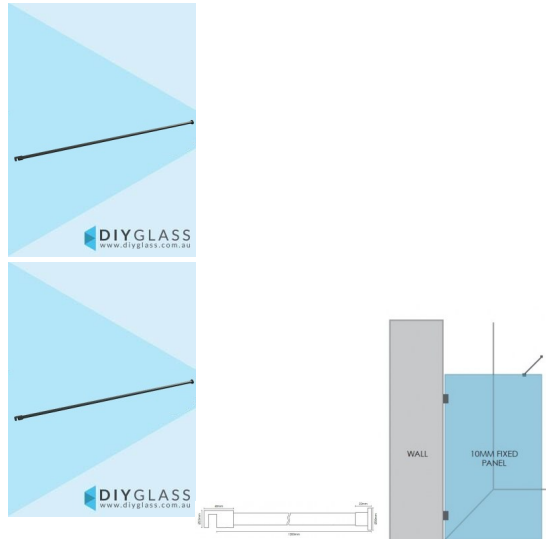

Gunmetal Grey Glass to Wall Adjustable Horizontal Glass Shower Screen Support Arm

Used to stiffen and brace a Return/Fixed panel by connecting it to the adjacent wall.

- Adjacent Wall to Glass support arm
- Adjustable length by cutting the tube to the required length.
- Maximum width of 1200mm
- Hidden fixing wall installation for a neat finish.
- Suitable for 8 and 10mm thick glass
- Compression/friction screws secure to the glass. No holes in glass required

Rating: Not Rated Yet

Price

\$ 74.00

\$ 74.00

[Ask a question about this product](#)

Description

Used to stiffen and brace a Return/Fixed panel by connecting it to the adjacent wall.

- Adjacent Wall to Glass support arm
- Adjustable length by cutting the tube to the required length.
- Maximum width of 1200mm
- Hidden fixing wall installation for a neat finish.
- Suitable for 8 and 10mm thick glass
- Compression/friction screws secure to the glass. No holes in glass required