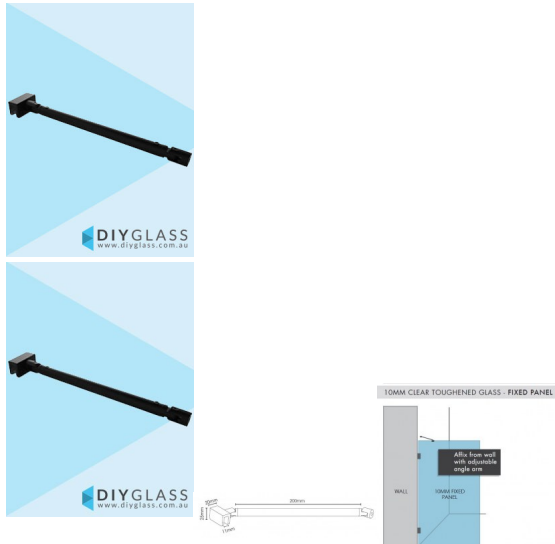

Glass to Wall Adjustable Brace Bracket - Matt Black - For Glass Shower Screen

Used to stiffen and brace a Return/Fixed panel by tying it to the wall.

- Wall to Glass support arm
- Matt Black Finish
- Double adjustability for easy installation. Adjustable at wall & at glass
- Hidden fixing wall installation for a neat finish.
- Suitable for 8 and 10mm thick glass
- Compression/friction screws secure to the glass. No holes in glass required
- Made from Brass

Rating: Not Rated Yet

Price

\$ 57.00

\$ 57.00

[Ask a question about this product](#)

Description

Used to stiffen and brace a Return/Fixed panel by tying it to the wall.

- Wall to Glass support arm
- Matt Black Finish
- Double adjustability for easy installation. Adjustable at wall & at glass
- Hidden fixing wall installation for a neat finish.
- Suitable for 8 and 10mm thick glass
- Compression/friction screws secure to the glass. No holes in glass required

- Made from Brass