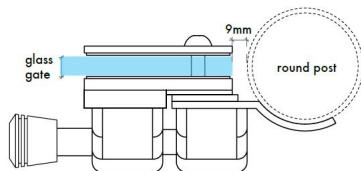

Glass to Round Post Deluxe Gate Pool Fence Latch

- Glass to Round Post Deluxe Latch
- Use for Glass Pool Fence Gate or Glass Balustrade Gate
- Backing Plates are 316 Stainless Steel
- Latch is 316 Stainless Steel
- Requires Gate to be drilled (2 x 12mm Holes, 20mm in from edge and 42mm apart)
- Suits 8, 10 and 12mm gates
- For best results leave a 9mm gap between the gate and Post/Wall

Rating: Not Rated Yet

Price

\$ 137.05

\$ 137.05

[Ask a question about this product](#)

Description

Glass to Round Post Deluxe Gate Pool Fence Latch

- Glass to Round Post Deluxe Latch
- Use for Glass Pool Fence Gate or Glass Balustrade Gate
- Backing Plates are 316 Stainless Steel
- Latch is 316 Stainless Steel
- Requires Gate to be drilled (2 x 12mm Holes, 20mm in from edge and 42mm apart)
- Suits 8, 10 and 12mm gates
- For best results leave a 9mm gap between the gate and Post/Wall