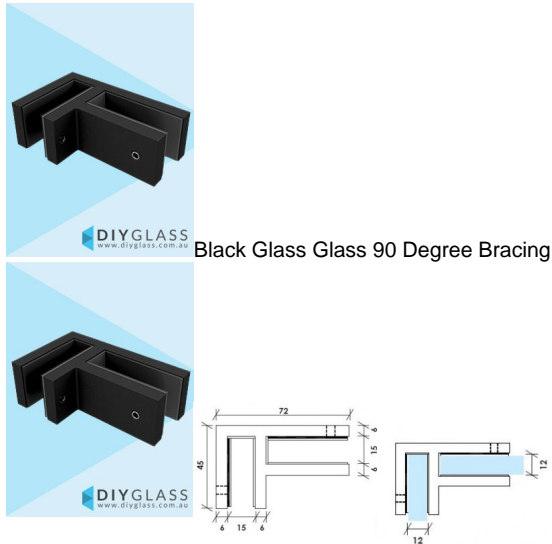

Black Glass to Glass - 90 Degree Corner - Glass Brace for Stiffening Glass Pool Fences

Used as a rigidity brace on a glass pool fence or glass balustrade.

- Black Glass to Glass at a 90 Degree Corner
- Use for Stiffening Glass Pool Fences
- Suitable for 12mm Glass
- Friction fixed so not holes in glass required.
- Made from Powder Coated solid 316 Grade Stainless

Rating: Not Rated Yet

Price
\$ 23.00

\$ 23.00

[Ask a question about this product](#)

Description

Used as a rigidity brace on a glass pool fence or glass balustrade.

- Black Glass to Glass at a 90 Degree Corner
- Use for Stiffening Glass Pool Fences
- Suitable for 12mm Glass
- Friction fixed so not holes in glass required.
- Made from Powder Coated solid 316 Grade Stainless