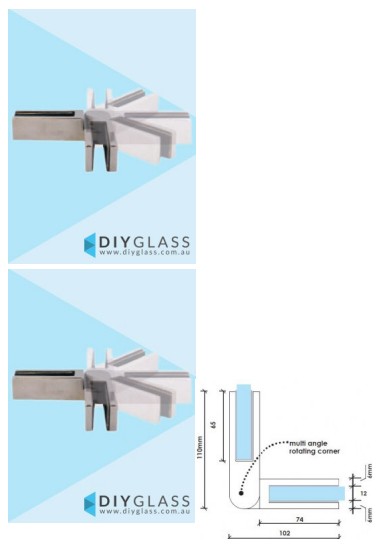

Glass to Glass - Swivel - Glass Brace for Stiffening Glass Pool Fences

Used as a rigidity brace on a glass pool fence or glass balustrade.

- Glass to Glass at an odd angle Corner
- Use for Stiffening Glass Pool Fences
- Suitable for 12mm Glass
- Friction fixed so not holes in glass required.
- Made from solid 316 Grade Stainless
- Available in Mirror or Satin finish

Rating: Not Rated Yet

Price

\$ 42.00

\$ 42.00

[Ask a question about this product](#)

Description

Used as a rigidity brace on a glass pool fence or glass balustrade.

- Glass to Glass at an odd angle Corner
- Use for Stiffening Glass Pool Fences
- Suitable for 12mm Glass
- Friction fixed so not holes in glass required.
- Made from solid 316 Grade Stainless
- Available in Mirror or Satin finish