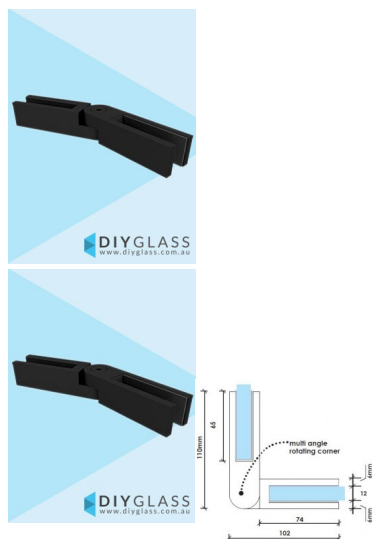

## Black Glass to Glass - Swivel - Glass Brace for Stiffening Glass Pool Fences

Used as a rigidity brace on a glass pool fence or glass balustrade.

- Black Glass to Glass at an odd angle Corner
- Use for Stiffening Glass Pool Fences
- Suitable for 12mm Glass
- Friction fixed so not holes in glass required.
- Made from Powder Coated solid 316 Grade Stainless

### Description

Used as a rigidity brace on a glass pool fence or glass balustrade.

- Black Glass to Glass at an odd angle Corner
- Use for Stiffening Glass Pool Fences
- Suitable for 12mm Glass
- Friction fixed so not holes in glass required.
- Made from Powder Coated solid 316 Grade Stainless