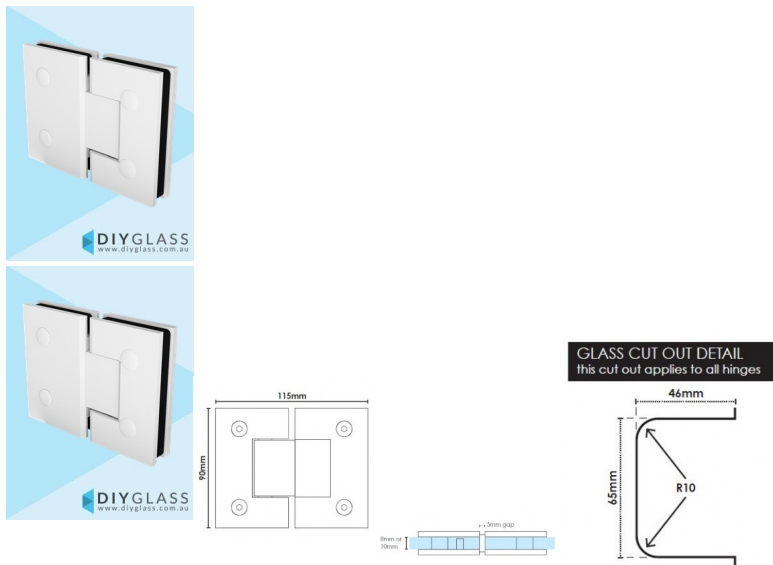

## Matt White Glass to Glass Shower Screen Door Hinge

2 required per door

- Glass to Glass Hinge
- Matt White Finish
- Square Finish Edges
- Suitable for 8mm & 10mm Glass
- "D" Style Glass Cutouts
- Self Closing from approximately 25 Degrees
- Dual Action - opens inwards and outwards (90 Degrees inwards and Outwards)
- Will hold door at 90 degrees inwards, 90 Degree Outwards and 180 Degrees closed.
- Made from solid brass
- Allen Key & Gaskets included

Maximum Door Weight when 2 hinges used is 35kg

Maximum Door Width when 2 hinges used is 800mm

Rating: Not Rated Yet

**Price**  
\$ 79.00

\$ 79.00

[Ask a question about this product](#)

Description

2 required per door

## Matt White Glass to Glass Shower Screen Hinge

---

- Glass to Glass Hinge
- Matt White Finish
- Square Finish Edges
- Suitable for 8mm & 10mm Glass
- "D" Style Glass Cutouts
- Self Closing from approximately 25 Degrees
- Dual Action - opens inwards and outwards (90 Degrees inwards and Outwards)
- Will hold door at 90 degrees inwards, 90 Degree Outwards and 180 Degrees closed.
- Made from solid brass
- Allen Key & Gaskets included

Maximum Door Weight when 2 hinges used is 35kg

Maximum Door Width when 2 hinges used is 800mm