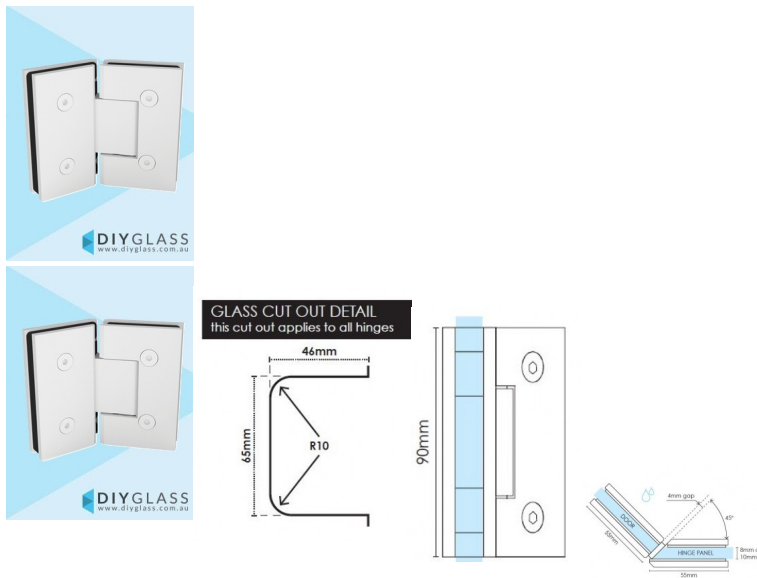

Matt White Glass Shower Screen 135 Degree Door Hinge

2 required per door

- 135 Degree Glass to Glass Hinge
- Matt White Finish
- Square Finish Edges
- Suitable for 8mm & 10mm Glass
- "D" Style Glass Cutouts
- Self Closing from approximately 25 Degrees
- Dual Action - opens inwards and outwards
- Made from solid brass

Custom Mitre cut glass required for Hinge Panel

Maximum Door Weight when 2 hinges used is 35kg

Maximum Door Width when 2 hinges used is 800mm

Rating: Not Rated Yet

Price
\$ 86.00

\$ 86.00

[Ask a question about this product](#)

Description

2 required per door

Matt White 135 Degree Glass to Glass Shower Screen Hinge

- 135 Degree Glass to Glass Hinge
- Matt White Finish
- Square Finish Edges
- Suitable for 8mm & 10mm Glass
- "D" Style Glass Cutouts
- Self Closing from approximately 25 Degrees
- Dual Action - opens inwards and outwards
- Made from solid brass

Custom Mitre cut glass required for Hinge Panel

Maximum Door Weight when 2 hinges used is 35kg

Maximum Door Width when 2 hinges used is 800mm