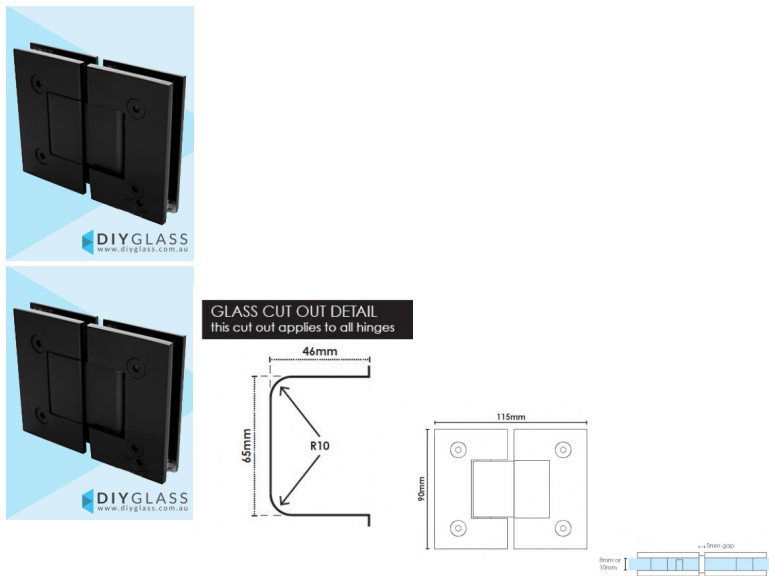

Glass to Glass Matt Black Shower Screen Door Hinge

2 required per door

- Glass to Glass Hinge
- Matt Black Finish
- Square Finish Edges
- Suitable for 8mm & 10mm Glass
- "D" Style Glass Cutouts
- Self Closing from approximately 25 Degrees
- Dual Action - opens inwards and outwards
- Made from solid brass
- Allen Key & Gaskets included

Maximum Door Weight when 2 hinges used is 35kg

Maximum Door Width when 2 hinges used is 800mm

Rating: Not Rated Yet

Price
\$ 76.00

\$ 76.00

[Ask a question about this product](#)

Description

2 required per door

- Glass to Glass Hinge

Matt Black Glass to Glass Shower Screen Hinge

- Matt Black Finish
- Square Finish Edges
- Suitable for 8mm & 10mm Glass
- "D" Style Glass Cutouts
- Self Closing from approximately 25 Degrees
- Dual Action - opens inwards and outwards
- Made from solid brass
- Allen Key & Gaskets included

Maximum Door Weight when 2 hinges used is 35kg

Maximum Door Width when 2 hinges used is 800mm