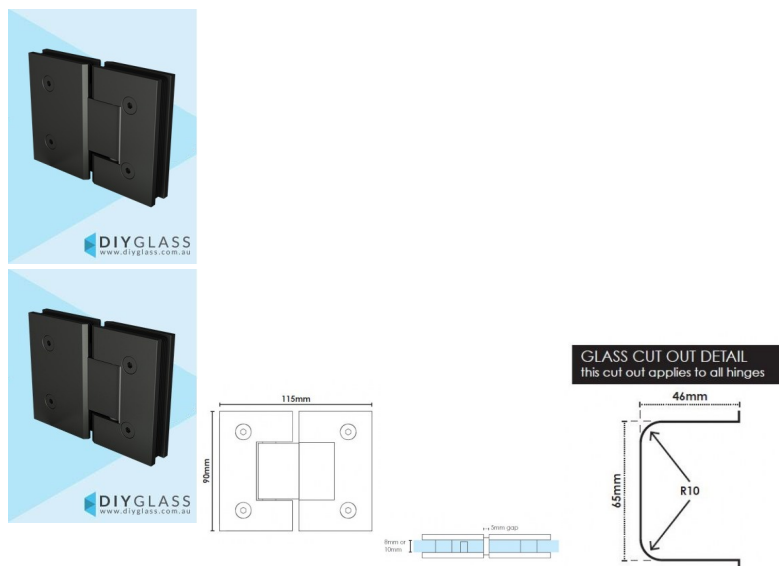

## Gunmetal Grey Glass to Glass Shower Screen Door Hinge

2 required per door

- Glass to Glass Hinge
- Gunmetal Grey Finish
- Square Finish Edges
- Suitable for 8mm & 10mm Glass
- "D" Style Glass Cutouts
- Self Closing from approximately 25 Degrees
- Dual Action - opens inwards and outwards (90 Degrees inwards and Outwards)
- Will hold door at 90 degrees inwards, 90 Degree Outwards and 180 Degrees closed.
- Made from solid brass
- Allen Key & Gaskets included

Maximum Door Weight when 2 hinges used is 35kg

Maximum Door Width when 2 hinges used is 800mm

Rating: Not Rated Yet

**Price**

\$ 79.00

\$ 79.00

[Ask a question about this product](#)

Description

2 required per door

## Gunmetal Grey Glass to Glass Shower Screen Hinge

---

- Glass to Glass Hinge
- Gunmetal Grey Finish
- Square Finish Edges
- Suitable for 8mm & 10mm Glass
- "D" Style Glass Cutouts
- Self Closing from approximately 25 Degrees
- Dual Action - opens inwards and outwards (90 Degrees inwards and Outwards)
- Will hold door at 90 degrees inwards, 90 Degree Outwards and 180 Degrees closed.
- Made from solid brass
- Allen Key & Gaskets included