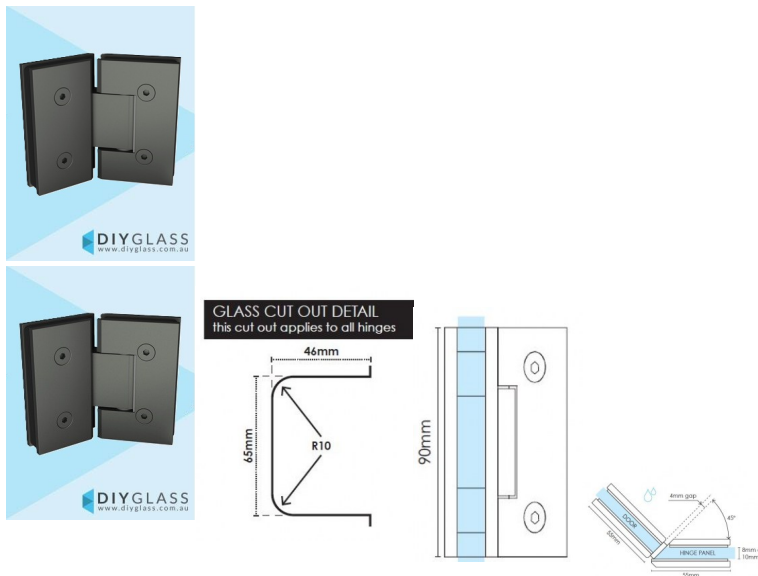

Gunmetal Grey Glass Shower Screen 135 Degree Door Hinge

2 required per door

- 135 Degree Glass to Glass Hinge
- Gunmetal Grey Finish
- Square Finish Edges
- Suitable for 8mm & 10mm Glass
- "D" Style Glass Cutouts
- Self Closing from approximately 25 Degrees
- Dual Action - opens inwards and outwards
- Made from solid brass

Custom Mitre cut glass required for Hinge Panel

Maximum Door Weight when 2 hinges used is 35kg

Maximum Door Width when 2 hinges used is 800mm

Rating: Not Rated Yet

Price
\$ 86.00

\$ 86.00

[Ask a question about this product](#)

Description

2 required per door

Gunmetal Grey 135 Degree Glass to Glass Shower Screen Hinge

- 135 Degree Glass to Glass Hinge
- Gunmetal Grey Finish
- Square Finish Edges
- Suitable for 8mm & 10mm Glass
- "D" Style Glass Cutouts
- Self Closing from approximately 25 Degrees
- Dual Action - opens inwards and outwards
- Made from solid brass

Custom Mitre cut glass required for Hinge Panel

Maximum Door Weight when 2 hinges used is 35kg

Maximum Door Width when 2 hinges used is 800mm