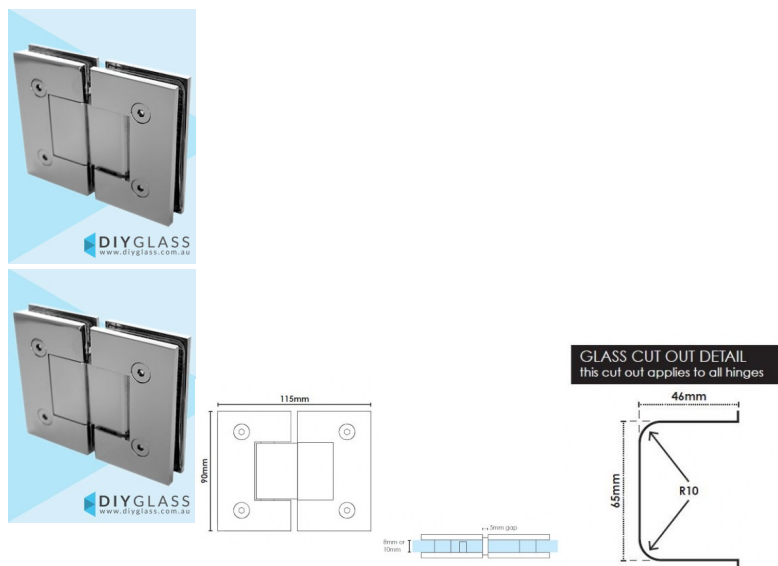

Glass to Glass Chrome Shower Screen Door Hinge

2 required per door

- Glass to Glass Hinge
- Chrome Plated Finish
- Square Finish Edges
- Suitable for 8mm & 10mm Glass
- "D" Style Glass Cutouts
- Self Closing from approximately 25 Degrees
- Dual Action - opens inwards and outwards (90 Degrees inwards and Outwards)
- Will hold door at 90 degrees inwards, 90 Degree Outwards and 180 Degrees closed.
- Made from solid brass
- Allen Key & Gaskets included

Maximum Door Weight when 2 hinges used is 35kg

Maximum Door Width when 2 hinges used is 800mm

Rating: Not Rated Yet

Price

\$ 59.00

\$ 59.00

[Ask a question about this product](#)

Description

2 required per door

Glass to Glass Chrome Shower Screen Hinge

- Glass to Glass Hinge
- Chrome Plated Finish
- Square Finish Edges
- Suitable for 8mm & 10mm Glass
- "D" Style Glass Cutouts
- Self Closing from approximately 25 Degrees
- Dual Action - opens inwards and outwards (90 Degrees inwards and Outwards)
- Will hold door at 90 degrees inwards, 90 Degree Outwards and 180 Degrees closed.
- Made from solid brass
- Allen Key & Gaskets included

Maximum Door Weight when 2 hinges used is 35kg

Maximum Door Width when 2 hinges used is 800mm