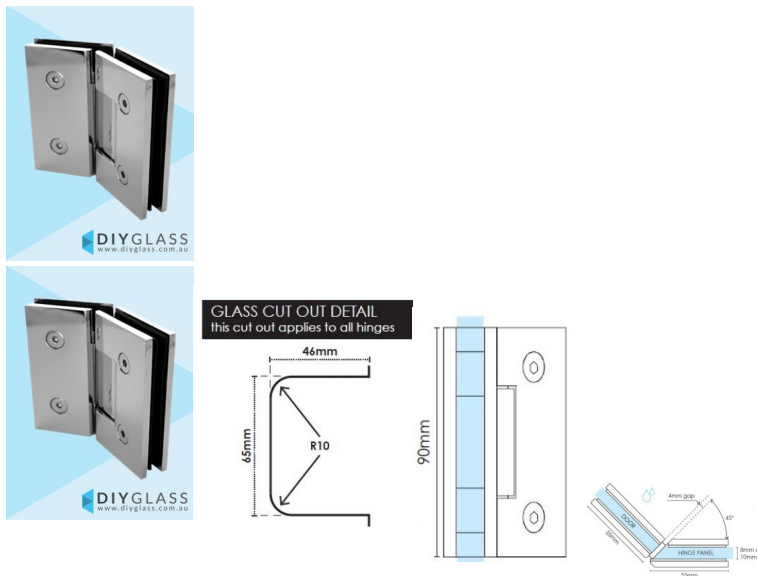

135 Degree Glass to Glass Chrome Shower Screen Door Hinge

2 required per door

- 135 Degree Glass to Glass Hinge
- Chrome Plate Finish
- Square Finish Edges
- Suitable for 8mm & 10mm Glass
- "D" Style Glass Cutouts
- Self Closing from approximately 25 Degrees
- Dual Action - opens inwards and outwards
- Made from solid brass

Custom Mitre cut glass required for Hinge Panel

Maximum Door Weight when 2 hinges used is 35kg

Maximum Door Width when 2 hinges used is 800mm

Rating: Not Rated Yet

Price
\$ 72.00

\$ 72.00

[Ask a question about this product](#)

Description

2 required per door

135 Degree Glass to Glass Shower Screen Hinge

- 135 Degree Glass to Glass Hinge
- Chrome Plate Finish
- Square Finish Edges
- Suitable for 8mm & 10mm Glass
- "D" Style Glass Cutouts
- Self Closing from approximately 25 Degrees
- Dual Action - opens inwards and outwards
- Made from solid brass

Custom Mitre cut glass required for Hinge Panel

Maximum Door Weight when 2 hinges used is 35kg

Maximum Door Width when 2 hinges used is 800mm