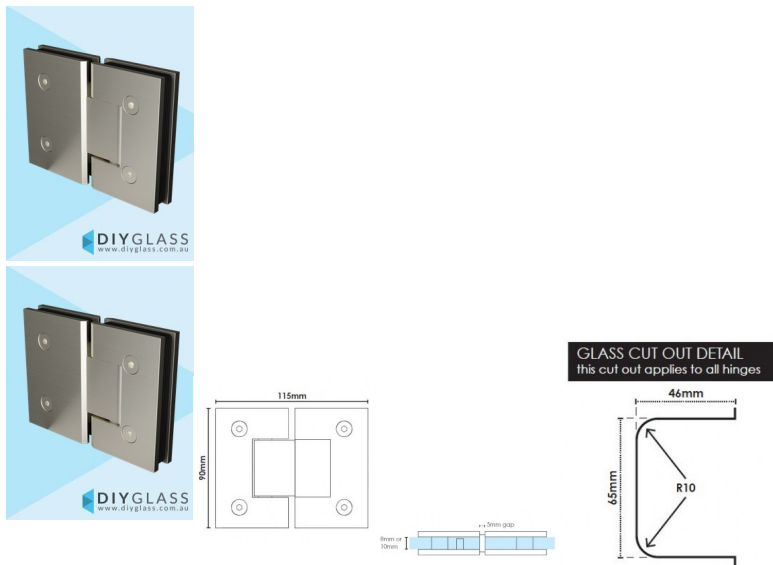

Brushed Nickel Glass to Glass Shower Screen Door Hinge

2 required per door

- Glass to Glass Hinge
- Brushed Nickel Finish
- Square Finish Edges
- Suitable for 8mm & 10mm Glass
- "D" Style Glass Cutouts
- Self Closing from approximately 25 Degrees
- Dual Action - opens inwards and outwards (90 Degrees inwards and Outwards)
- Will hold door at 90 degrees inwards, 90 Degree Outwards and 180 Degrees closed.
- Made from solid brass
- Allen Key & Gaskets included

Maximum Door Weight when 2 hinges used is 35kg

Maximum Door Width when 2 hinges used is 800mm

Rating: Not Rated Yet

Price
\$ 79.00

\$ 79.00

[Ask a question about this product](#)

Description

2 required per door

Matt White Glass to Glass Shower Screen Hinge

- Glass to Glass Hinge
- Brushed Nickel Finish
- Square Finish Edges
- Suitable for 8mm & 10mm Glass
- "D" Style Glass Cutouts
- Self Closing from approximately 25 Degrees
- Dual Action - opens inwards and outwards (90 Degrees inwards and Outwards)
- Will hold door at 90 degrees inwards, 90 Degree Outwards and 180 Degrees closed.
- Made from solid brass
- Allen Key & Gaskets included

Maximum Door Weight when 2 hinges used is 35kg

Maximum Door Width when 2 hinges used is 800mm