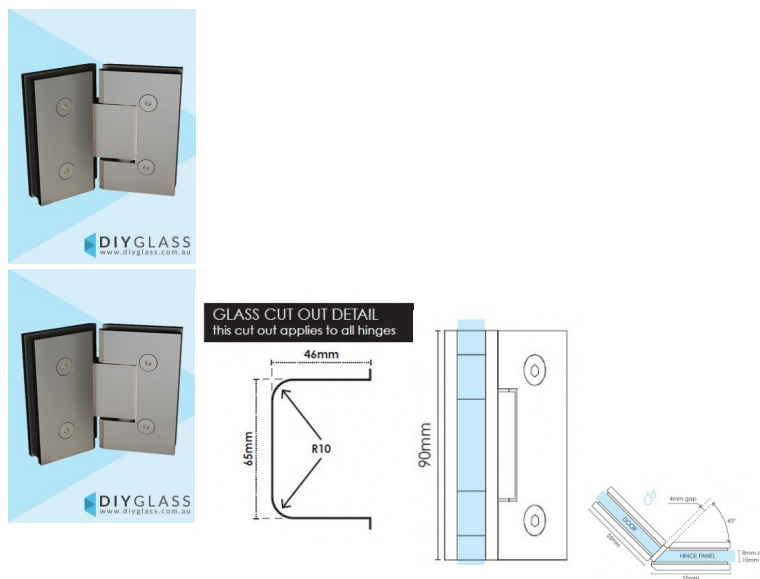

Brushed Nickel Glass Shower Screen 135 Degree Door Hinge

2 required per door

- 135 Degree Glass to Glass Hinge
- Brushed Nickel Finish
- Square Finish Edges
- Suitable for 8mm & 10mm Glass
- "D" Style Glass Cutouts
- Self Closing from approximately 25 Degrees
- Dual Action - opens inwards and outwards
- Made from solid brass

Custom Mitre cut glass required for Hinge Panel

Maximum Door Weight when 2 hinges used is 35kg

Maximum Door Width when 2 hinges used is 800mm

Rating: Not Rated Yet

Price

\$ 86.00

\$ 86.00

[Ask a question about this product](#)

Description

2 required per door

Brushed Nickel 135 Degree Glass to Glass Shower Screen Hinge

- 135 Degree Glass to Glass Hinge
- Brushed Nickel Finish
- Square Finish Edges
- Suitable for 8mm & 10mm Glass
- "D" Style Glass Cutouts
- Self Closing from approximately 25 Degrees
- Dual Action - opens inwards and outwards
- Made from solid brass

Custom Mitre cut glass required for Hinge Panel

Maximum Door Weight when 2 hinges used is 35kg

Maximum Door Width when 2 hinges used is 800mm