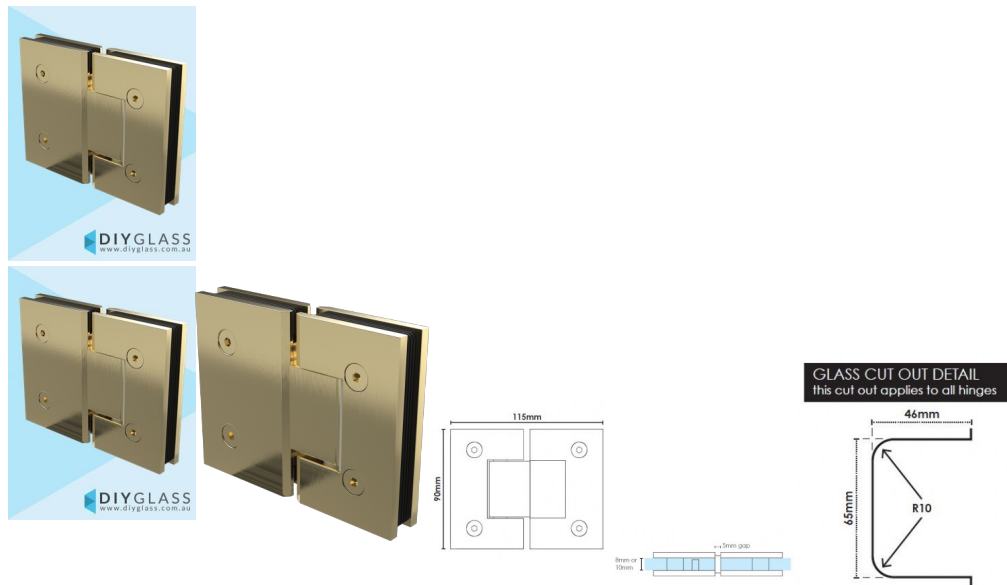

Glass to Glass Brushed Brass / Gold Shower Screen Door Hinge

2 required per door

- Glass to Glass Hinge
- Brushed Brass / Gold Finish
- Square Finish Edges
- Suitable for 8mm & 10mm Glass
- "D" Style Glass Cutouts
- Self Closing from approximately 25 Degrees
- Dual Action - opens inwards and outwards (90 Degrees inwards and Outwards)
- Will hold door at 90 degrees inwards, 90 Degree Outwards and 180 Degrees closed.
- Made from solid brass
- Allen Key & Gaskets included

Maximum Door Weight when 2 hinges used is 35kg

Maximum Door Width when 2 hinges used is 800mm

Rating: Not Rated Yet

Price
\$ 77.00

\$ 77.00

[Ask a question about this product](#)

Description

2 required per door

Glass to Glass Brushed Gold Shower Screen Hinge

- Glass to Glass Hinge
- Brushed Brass / Gold Finish
- Square Finish Edges
- Suitable for 8mm & 10mm Glass
- "D" Style Glass Cutouts
- Self Closing from approximately 25 Degrees
- Dual Action - opens inwards and outwards (90 Degrees inwards and Outwards)
- Will hold door at 90 degrees inwards, 90 Degree Outwards and 180 Degrees closed.
- Made from solid brass
- Allen Key & Gaskets included