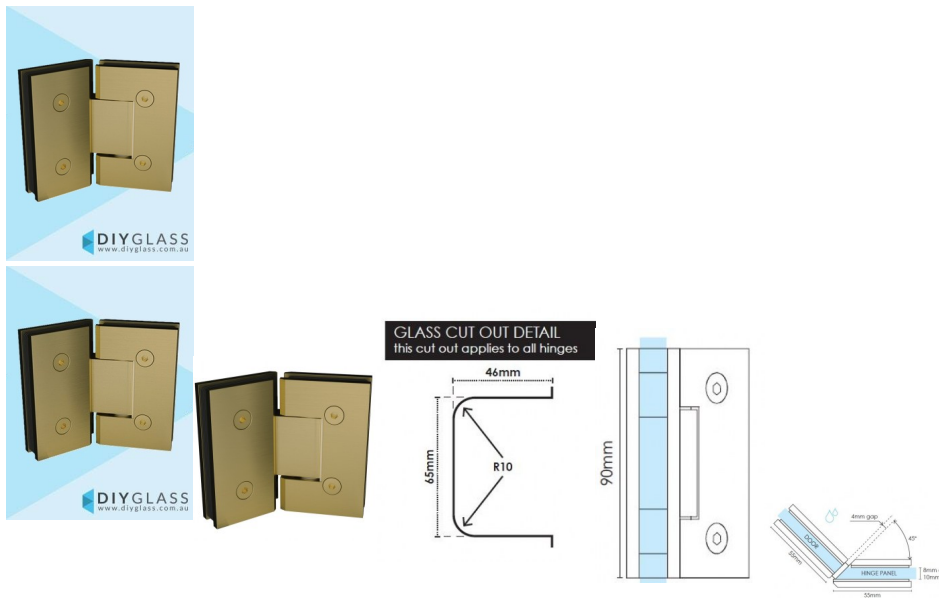

135 Degree Glass to Glass Brushed Brass / Gold Shower Screen Door Hinge

2 required per door

- 135 Degree Glass to Glass Hinge
- Brushed Brass / Gold Finish
- Square Finish Edges
- Suitable for 8mm & 10mm Glass
- "D" Style Glass Cutouts
- Self Closing from approximately 25 Degrees
- Dual Action - opens inwards and outwards
- Made from solid brass

Custom Mitre cut glass required for Hinge Panel

Maximum Door Weight when 2 hinges used is 35kg

Maximum Door Width when 2 hinges used is 800mm

Rating: Not Rated Yet

Price
\$ 86.00

\$ 86.00

[Ask a question about this product](#)

Description

2 required per door

135 Degree Glass to Glass Shower Screen Hinge

- 135 Degree Glass to Glass Hinge
- Brushed Brass / Gold Finish
- Square Finish Edges
- Suitable for 8mm & 10mm Glass
- "D" Style Glass Cutouts
- Self Closing from approximately 25 Degrees
- Dual Action - opens inwards and outwards
- Made from solid brass

Custom Mitre cut glass required for Hinge Panel

Maximum Door Weight when 2 hinges used is 35kg

Maximum Door Width when 2 hinges used is 800mm