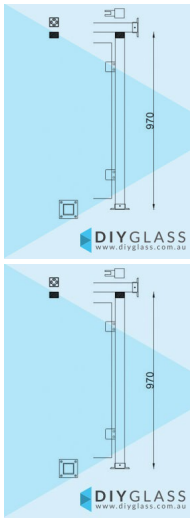

End Post - Over Run - 50x50 Square Glass Clamp for Stainless Rail

50x50 Square Glass Clamp End Post for Stainless Rail •Position: End - When over running top rail to connect to wall. •Use: Glass Balustrade
•Material: 50x50 Satin Finish Stainless Steel •Height: 970mm •Grade: 316 Marine Grade Stainless •Base: 4 Hole Square Flange •Top: Perpendicular Joiner •Glass: Install with 850mm Glass Panels •Handrail: Install with 50x50 Stainless Handrail

Rating: Not Rated Yet

Price

\$ 215.00

\$ 215.00

[Ask a question about this product](#)

Description

- Position: End - When over running top rail to connect to wall.
- Use: Glass Balustrade
- Material: 50x50 Satin Finish Stainless Steel
- Height: 970mm
- Grade: 316 Marine Grade Stainless
- Base: 4 Hole Square Flange
- Top: Perpendicular Joiner
- Glass: Install with 850mm Glass Panels
- Handrail: Install with 50x50 Stainless Handrail