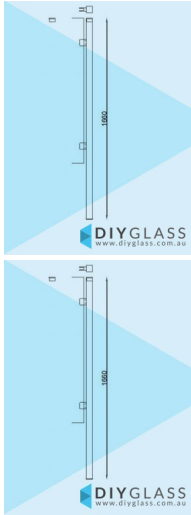

## End Post - Core Hole - 1660mm 50x50 Square Glass Clamp for Glass Pool Fence

•Position: End •Use: Glass Pool Fence •Material: 50x50 Satin Stainless Tube •Height: 1660mm •Grade: 316 Marine Grade Stainless •Base: Cut to required length for core hole installation •Top: End Cap •Glass: Install with 1200mm Glass Panels

### Description

- Position: End
- Use: Glass Pool Fence
- Material: 50x50 Satin Stainless Tube
- Height: 1660mm
- Grade: 316 Marine Grade Stainless
- Base: Cut to required length for core hole installation
- Top: End Cap
- Glass: Install with 1200mm Glass Panels