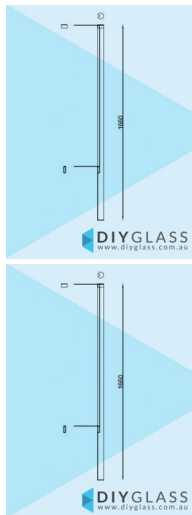

## End Post - Core Hole - 1660mm 2 Inch Round Slotted Tube for Glass Pool Fence

1660mm 2" Round End Slotted Tube Post for Glass Pool Fence •Position: End •Use: Glass Pool Fence •Material: 2" Mirror Finish Single Slotted Tube •Height: 1660mm •Grade: 316 Marine Grade Stainless •Base: Cut to required length for core hole installation •Top: End Cap •Glass: Install with 1200mm Glass Panels

### Description

- Position: End
- Use: Glass Pool Fence
- Material: 2" Mirror Finish Single Slotted Tube
- Height: 1660mm
- Grade: 316 Marine Grade Stainless
- Base: Cut to required length for core hole installation
- Top: End Cap
- Glass: Install with 1200mm Glass Panels